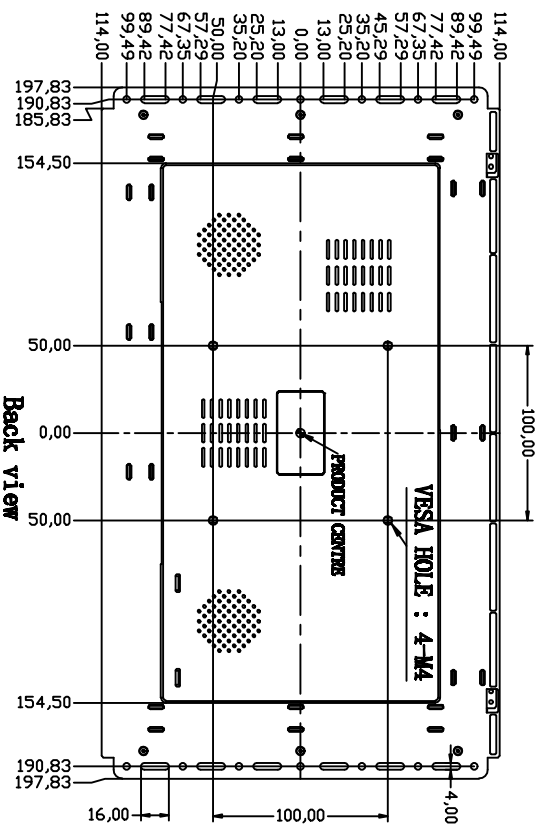

**Notice:**  
Screen A4 area error within 1.5mm is allowed

更改说明及标注 Description	设计 Designed By	Rooney	日期 Date	20171129
审核 Checked By	批准 Approved By			

版本号 Rev	A/0	单位 Unit	MM	比例 Scale	1:1
第 1 页 共 1 页 Sheet 1 of 1					

**KERCHAN**  
Professional Innovation  
Kerchan Technology Group Limited

图号  
Drawing No.  
物料编号  
Material No. xxxxxxxx

名称  
Name:  
SAD1560KD Product Drawing