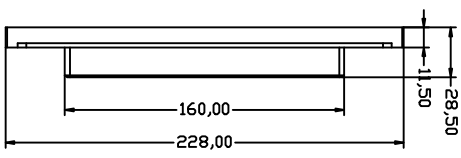

**Notice:**  
Screen A4 area error within 1.5mm is allowed

更改说明及标注 Description	设计 Designed By	Rooney	日期 Date	20171129
审核 Checked By	批准 Approved By			

版本号 Rev	A/0	单位 Unit	MM	比例 Scale	1:1
第 1 页 共 1 页 Sheet 1 of 1					