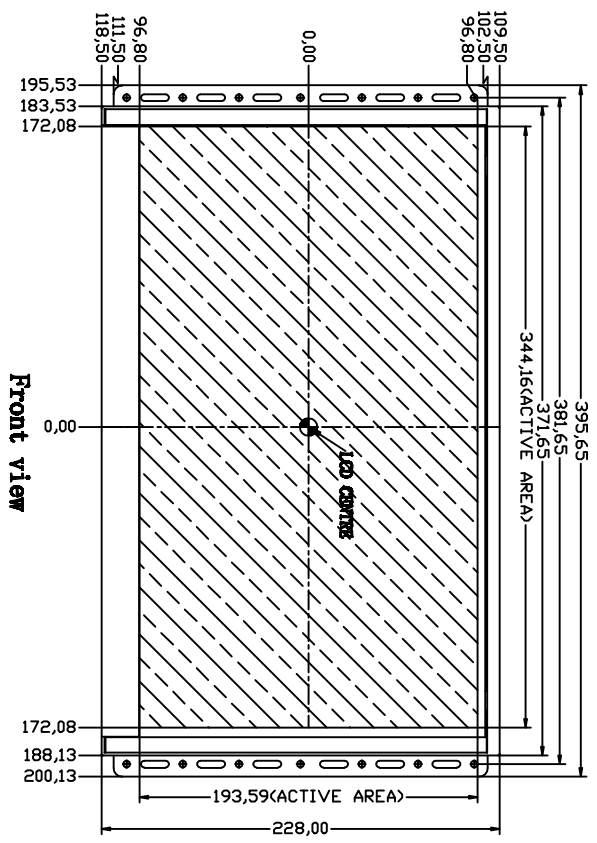

**Notice:**  
Screen A4 area error within 1.5mm is allowed

更改说明及标注 Description	设计 Designed By	Rooney	日期 Date	20171129
审核 Checked By	批准 Approved By			

版本号 Rev	A/0	单位 Unit	MM	比例 Scale	1:1
第 1 页 共 1 页 Sheet 1 of 1					

**KERCHAN**  
Professional Innovation  
Kerchan Technology Group Limited

图号  
Drawing No.  
物料编号  
Material No. xxxxxxxx

名称  
Name:  
SAD1560KD Product Drawing